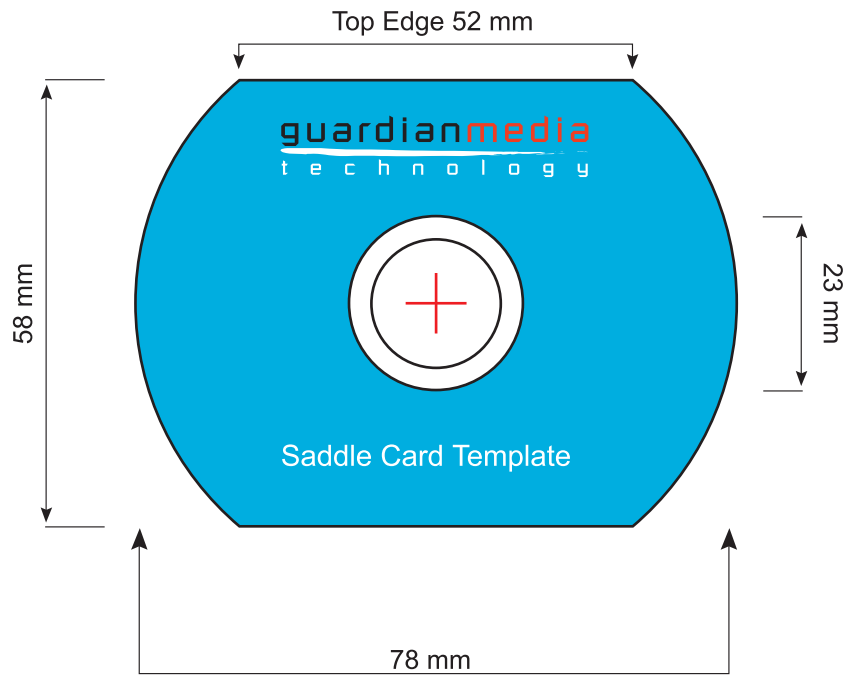

## Saddle Card Template

## Saddle Card Template

Document minimum resolution must be 300 dpi.

Document colour must be in CMYK

Final art work must be in EPS or High Resolution PDF

Please delete the black keylines and text (layers named 'delete layer') in finished design or they will be printed also OR leave them editable so we can remove them for you.