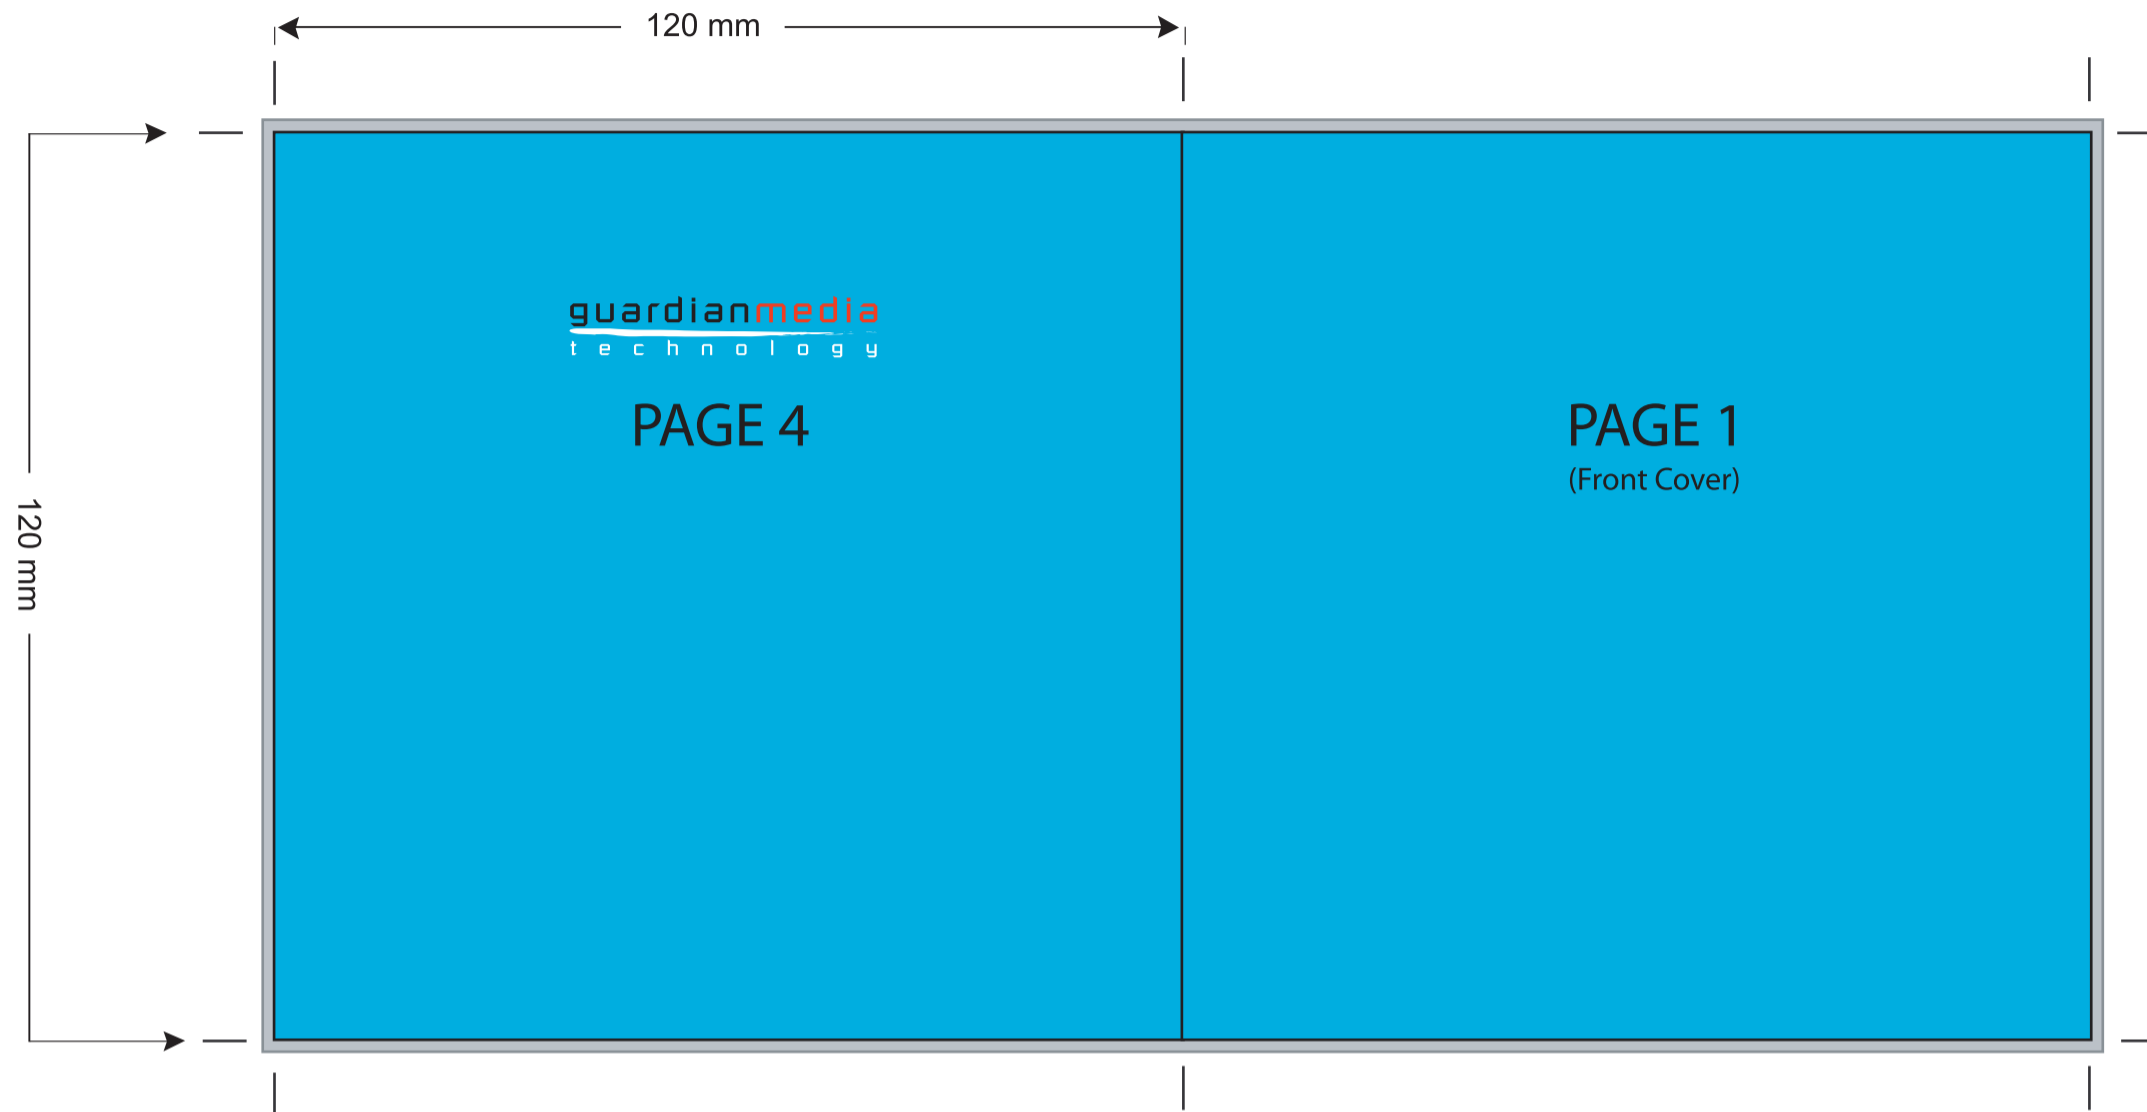

\* LABELS NEED TO BE 300 dpi.

### Jewel Case - 4pp

Document minimum resolution must be 300 dpi.  
Document colour must be in CMYK  
Final art work must be in EPS or High Resolution PDF

Please delete the black keylines and text (layers named 'delete layer') in finished design or they will be printed also OR leave them editable so we can remove them for you.