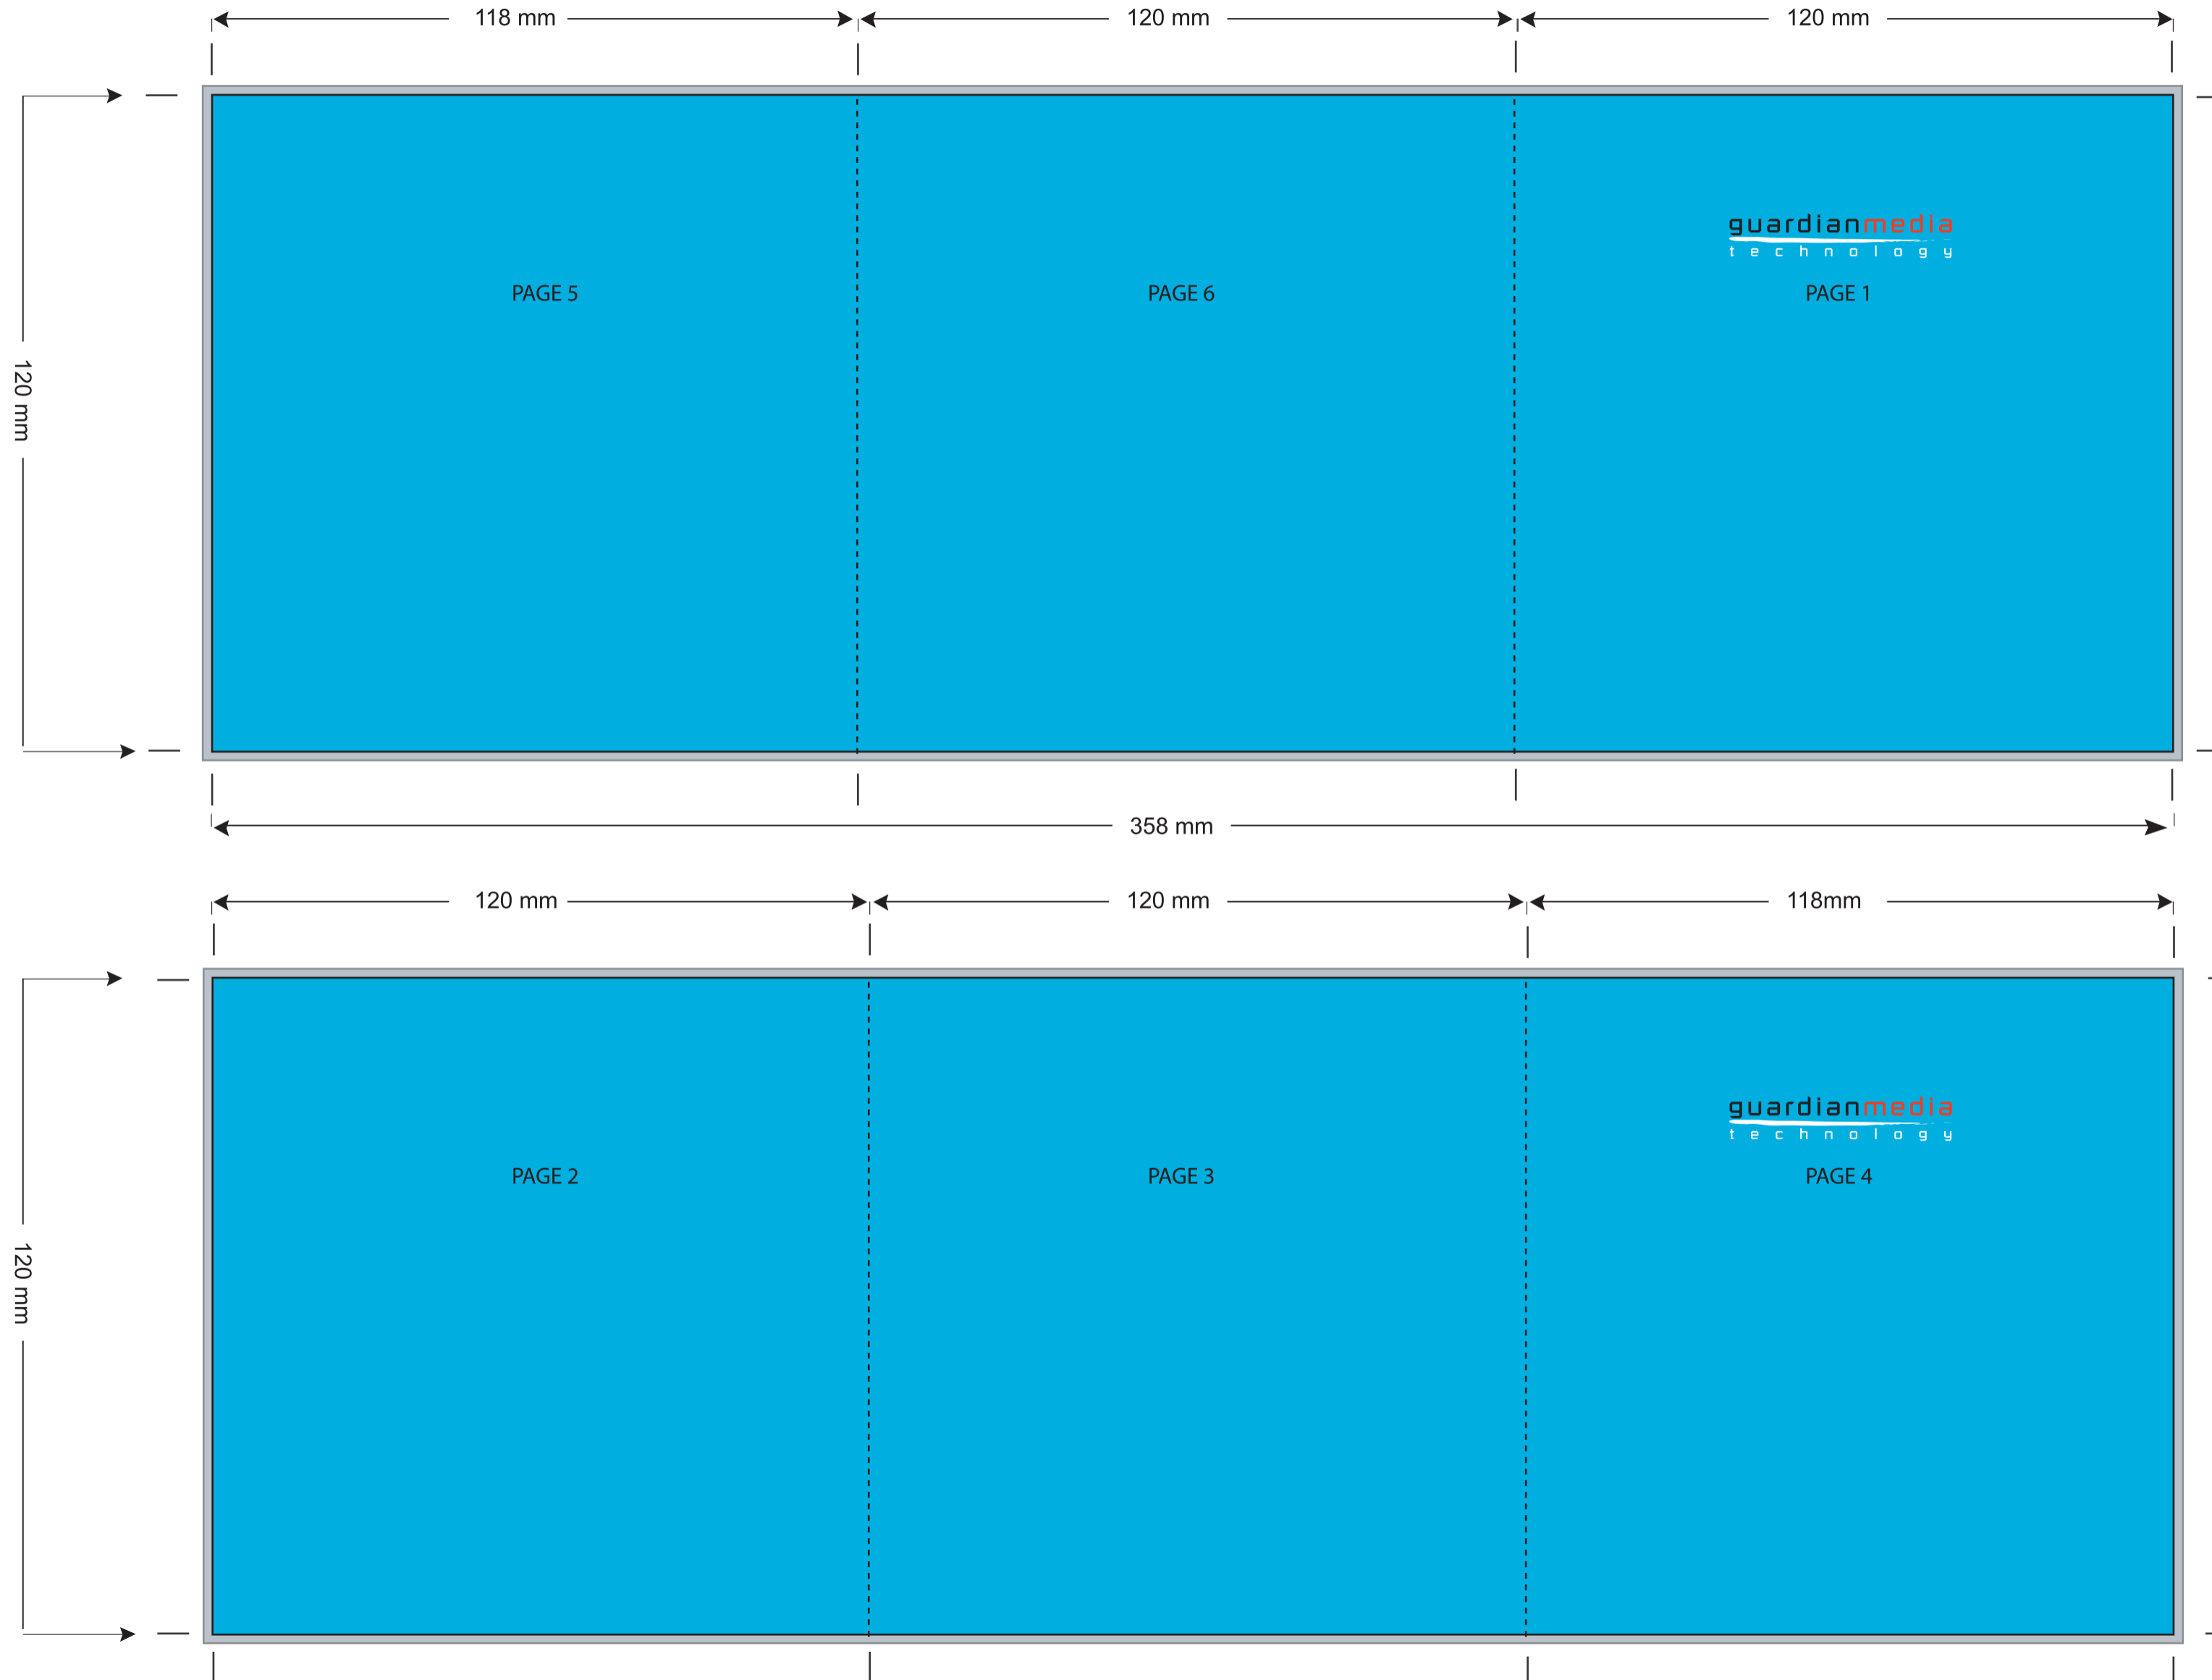

* LABELS NEED TO BE 300 dpi.

Jewel Case 6pp Rollfold

Jewel Case 6pp Rollfold

Document minimum resolution must be 300 dpi.
Document colour must be in CMYK
Final art work must be in EPS or High Resolution PDF

Please delete the black keylines and text (layers named 'delete layer') in finished design or they will be printed also OR leave them editable so we can remove them for you.

Please leave the outline marks in the finished design.