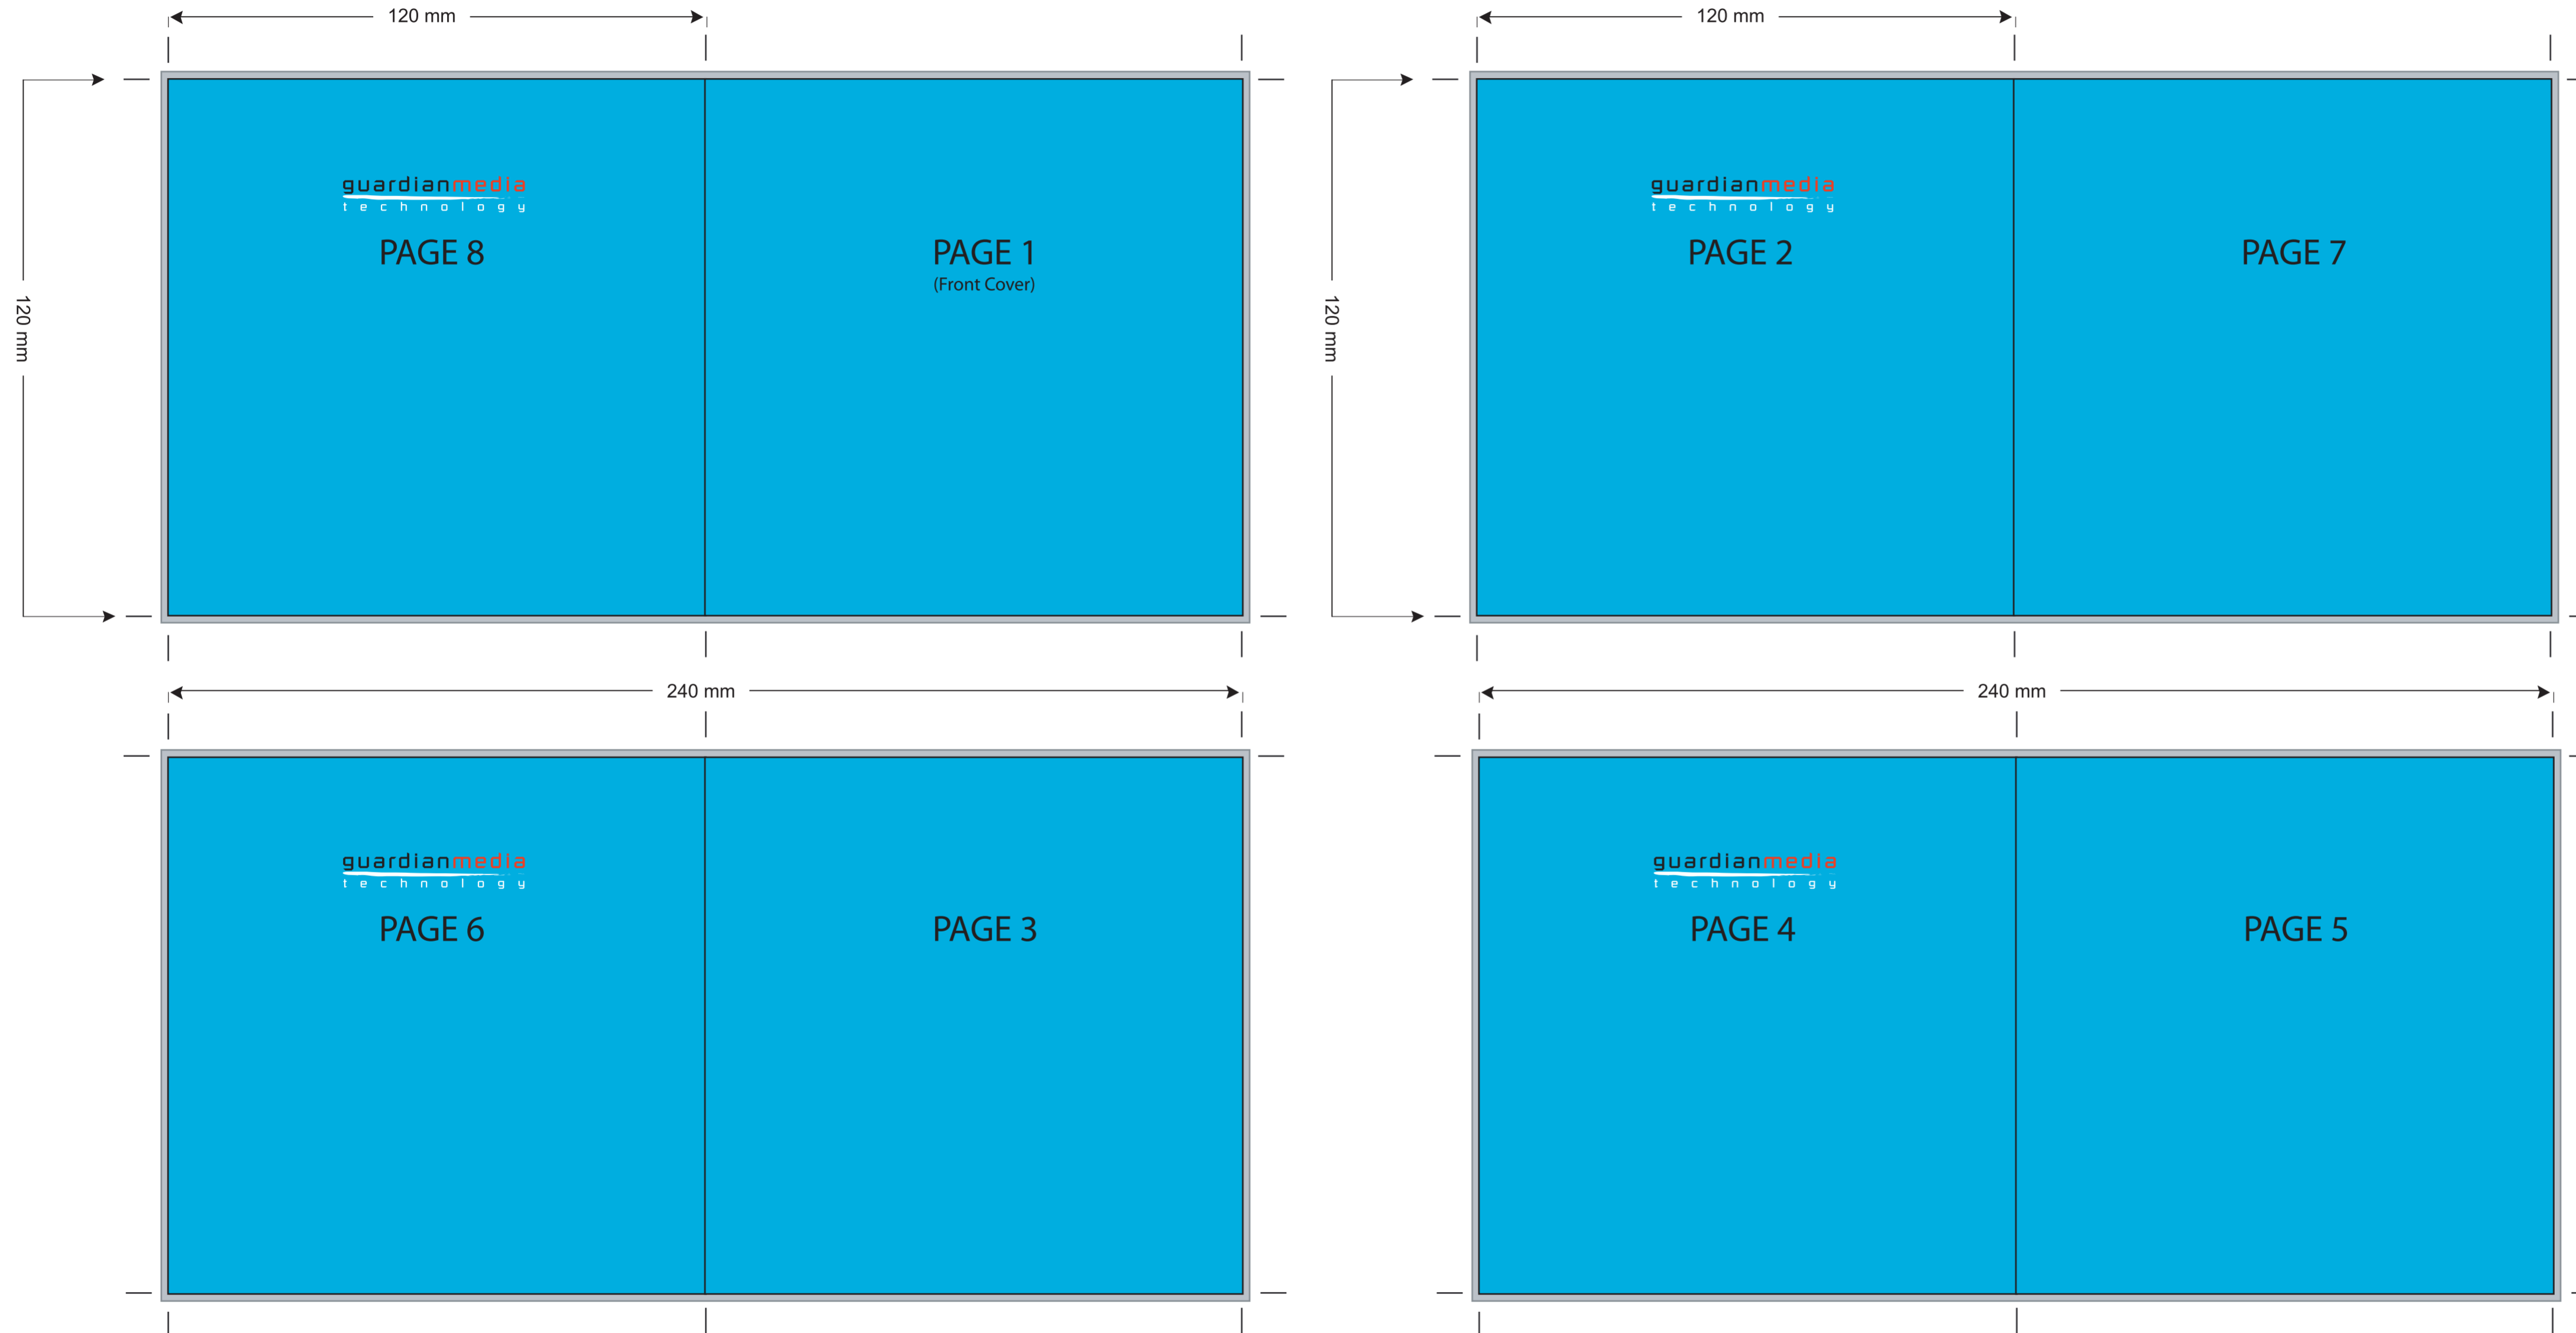

\* LABELS NEED TO BE 300 dpi.

Jewel Case - 8pp

Jewel Case - 8pp

Document minimum resolution must be 300 dpi.  
Document colour must be in CMYK  
Final art work must be in EPS or High Resolution PDF

Please delete the black keylines and text (layers named 'delete layer') in finished design or they will be printed also OR leave them editable so we can remove them for you.

Please leave the outline marks in the finished design.

All text must be converted to outlines.

Please include a 3mm bleed around the design.

For further enquiries email [sales@guardianmedia.com.au](mailto:sales@guardianmedia.com.au)